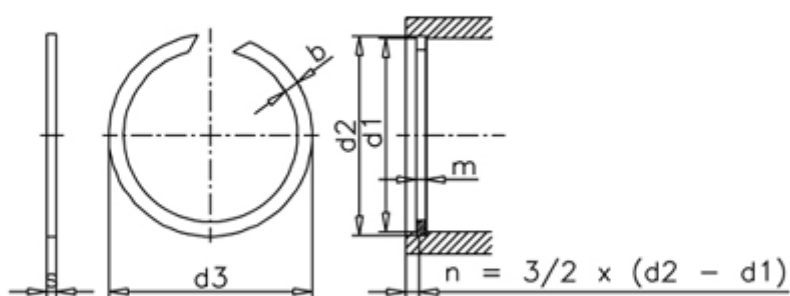

Article number: 0127026

Description: Circlip SB 11

## Measures

b	= 1.30	s	= 1.0
d1	= 11	tol	= +0,11
d2	= 11.4	Weight kg/1000	= 0.21
d3	= 11.6		
Description	= SB 11		
FN kN	= 1.15		
FR kN	= 9.15		
m min	= 1.1		